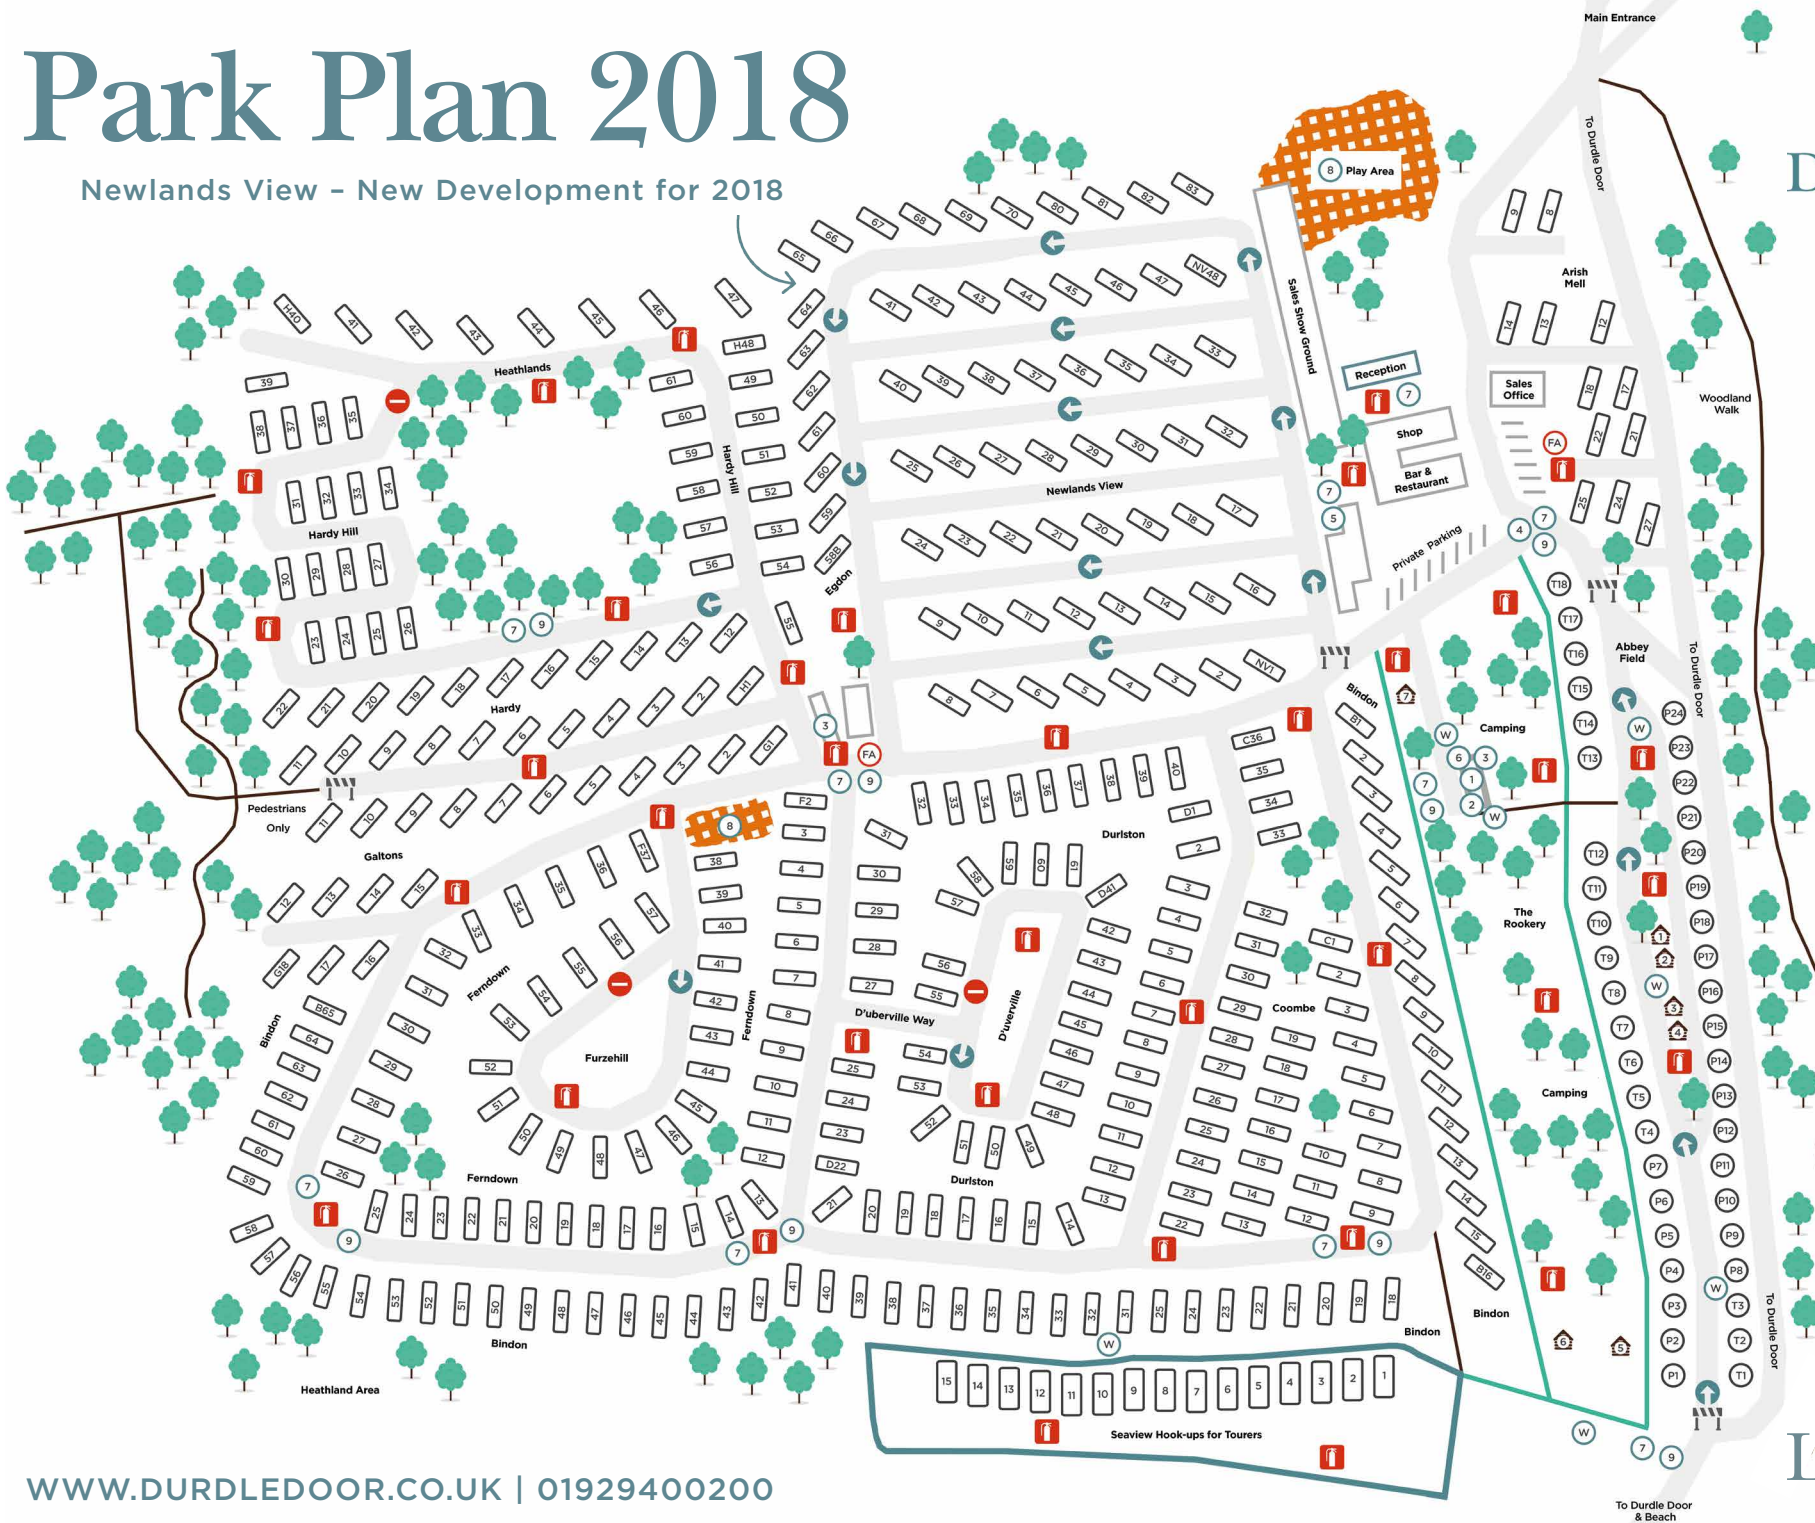

# Park Plan 2018

Newlands View - New Development for 2018

**DURDLE DOOR**  
... HOLIDAY PARK ...

- Fire Equipment
- Fire Hydrant
- Fire Assembly Area
- No Entry
- One Way
- Camping Pods
- Water Point - Drinking Water
- Toilet
- Chemical Disposal
- Dish Washing
- Public Telephone
- Laundry
- Showers
- Rubbish Bins
- Children's Play Parks
- Recycling Bin

**LULWORTH**  
... DORSET ...