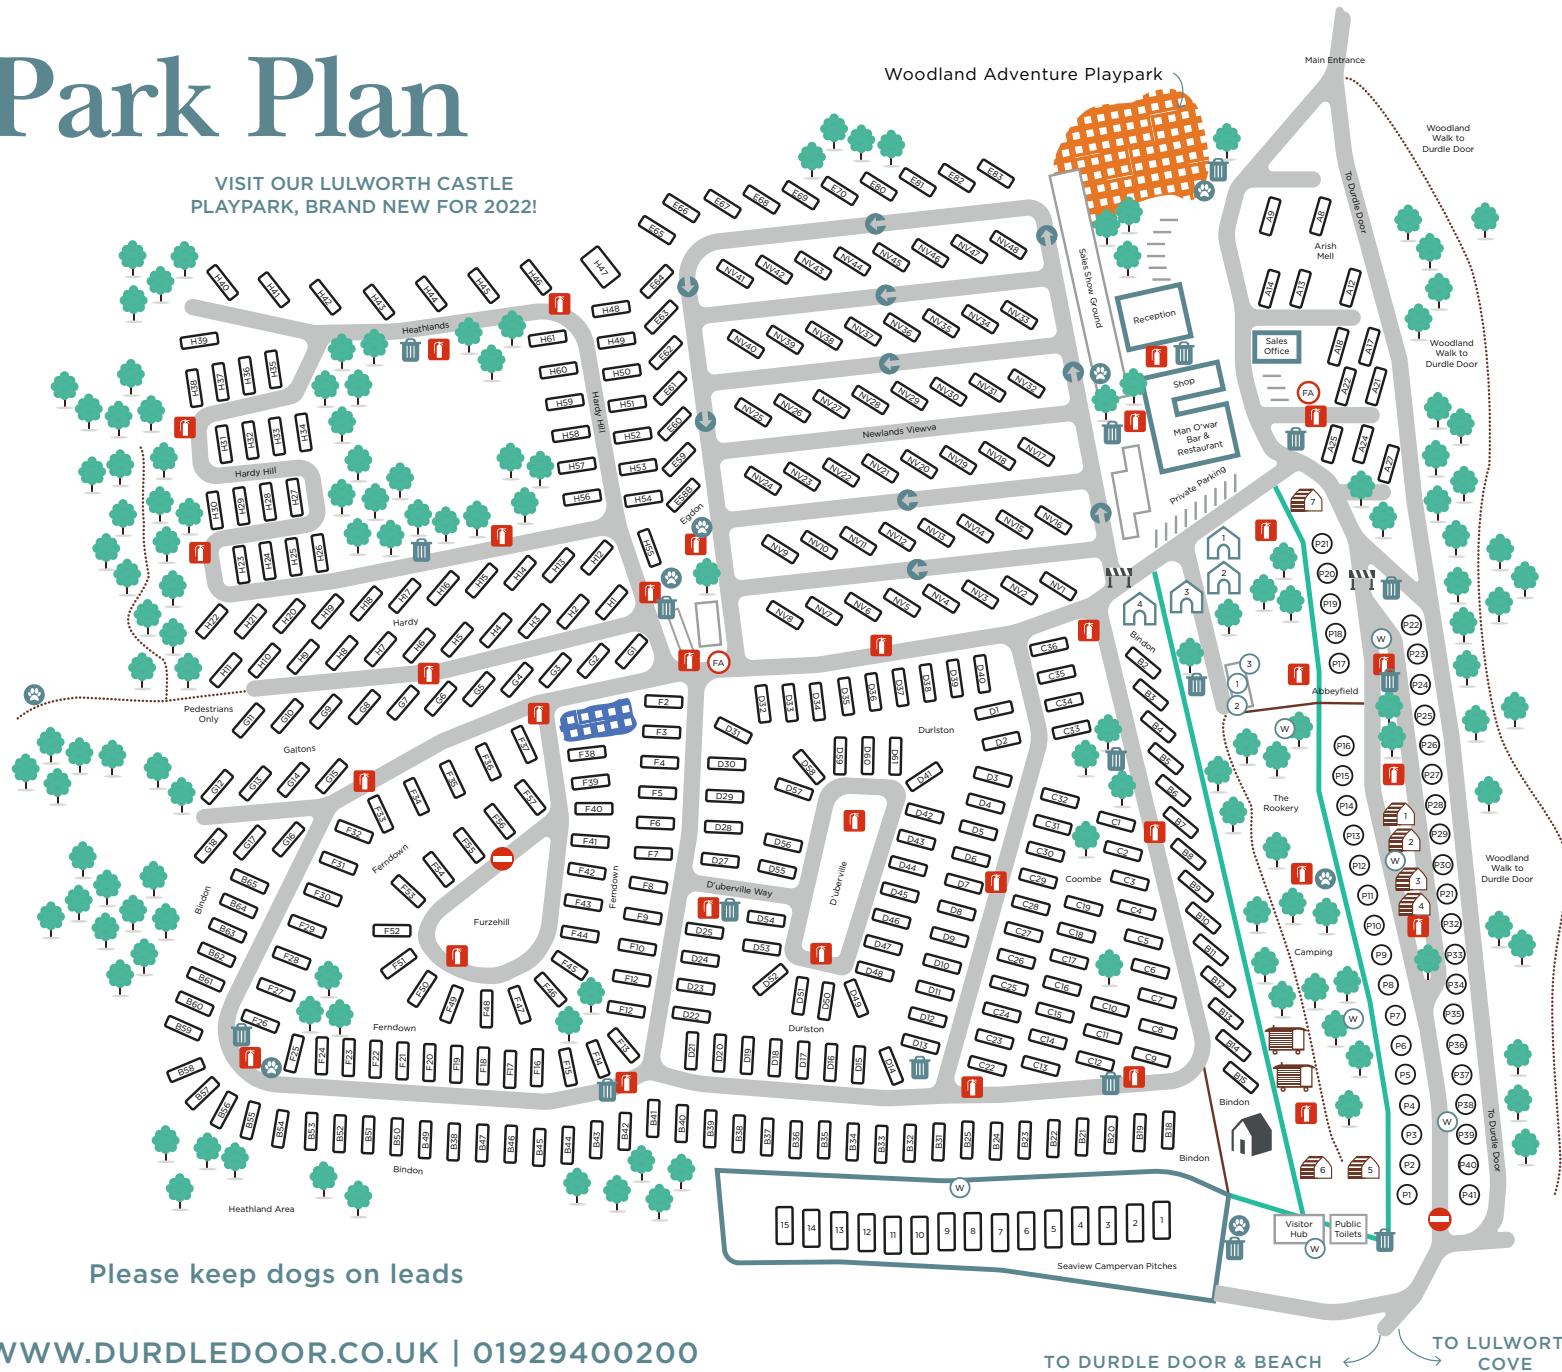

Park Plan

VISIT OUR LULWORTH CASTLE PLAYPARK, BRAND NEW FOR 2022!

- Fire Equipment
- Fire Assembly Area
- No Entry
- One Way
- Skylight Cabins
- Horizon Heights Villa
- Camping Pods
- Shepherds Huts **NEW!**
- Woodland Adventure Playpark
- Lulworth Castle Playpark **NEW!**
- Water Point - Drinking Water
- Toilets & Showers
- Chemical Disposal
- Dish Washing
- Rubbish & Recycling Bins
- Dog Waste Bin