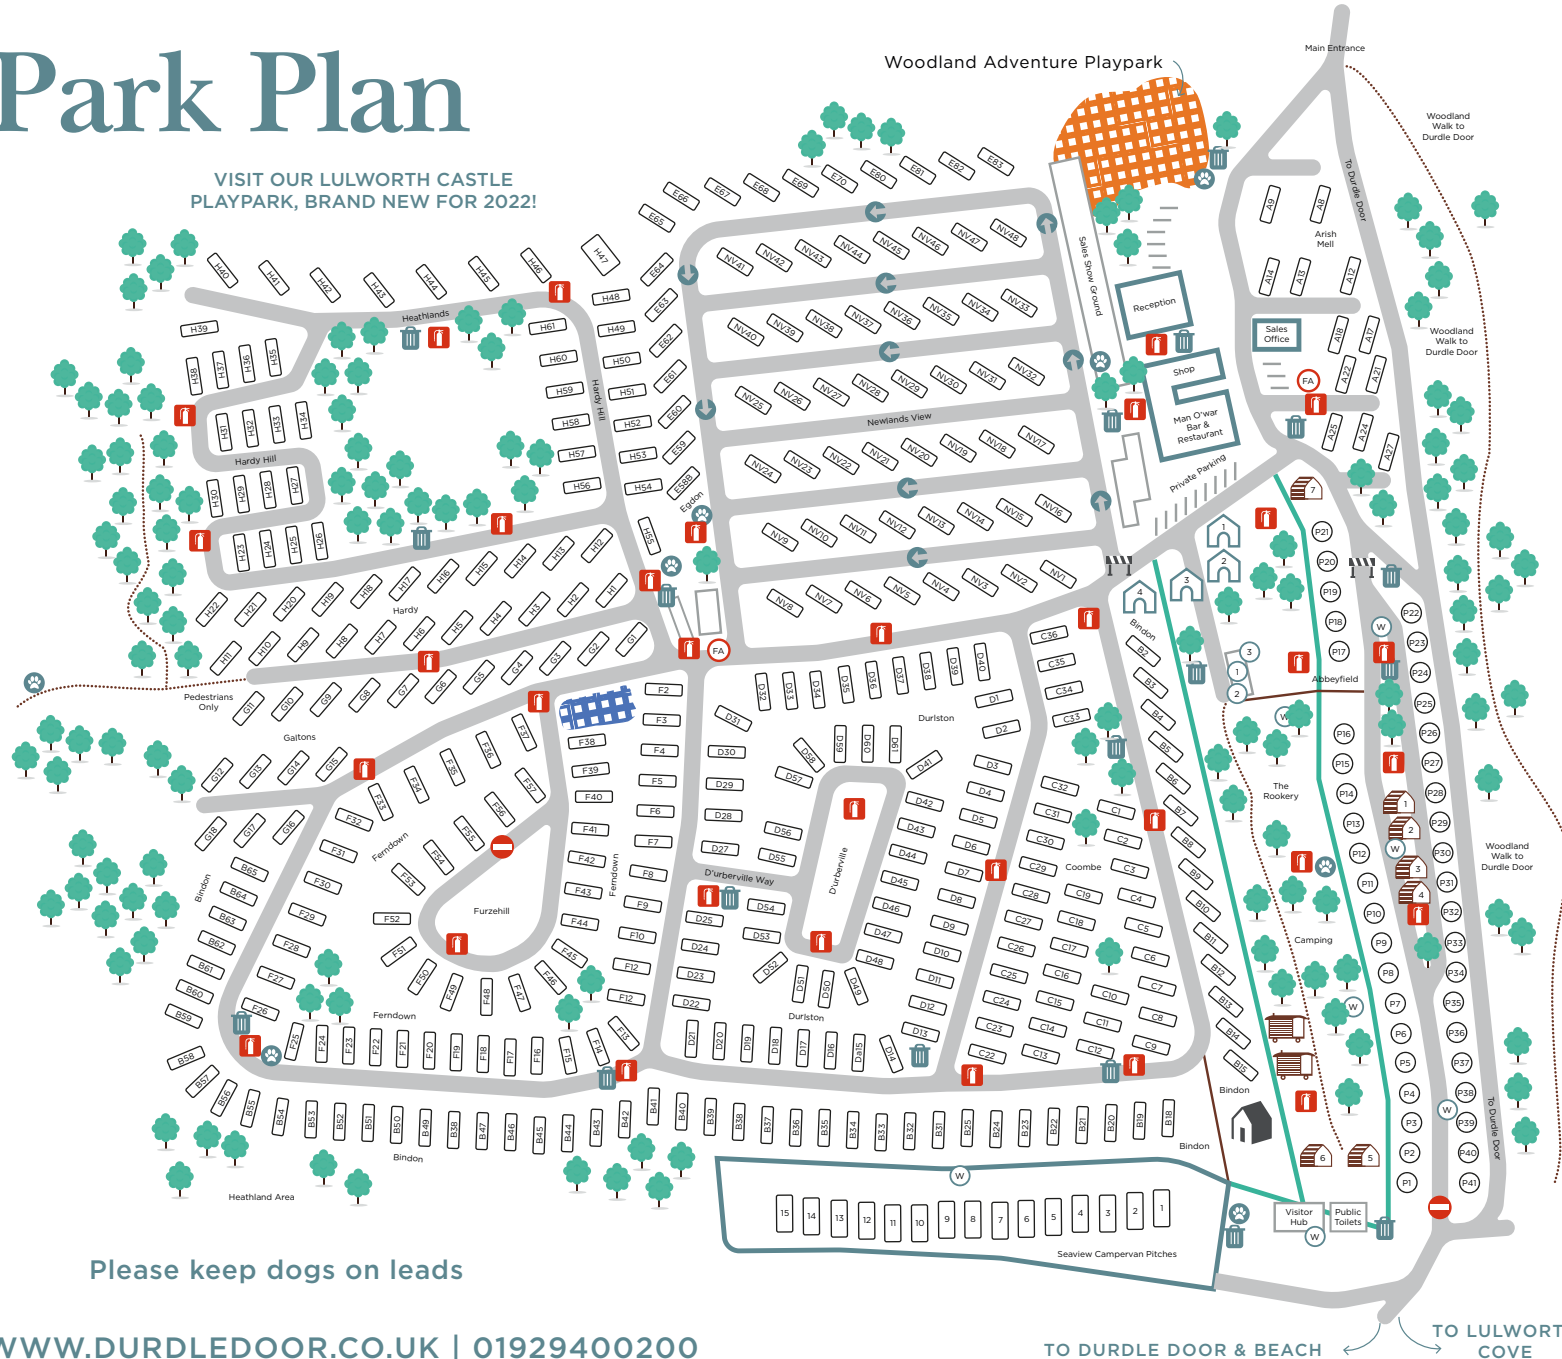

Park Plan

VISIT OUR LULWORTH CASTLE PLAYPARK, BRAND NEW FOR 2022!

- Fire Equipment
- Fire Assembly Area
- No Entry
- One Way
- Skylight Cabins
- Horizon Heights Villa
- Camping Pods
- Shepherds Huts **NEW!**
- Woodland Adventure Playpark
- Lulworth Castle Playpark **NEW!**
- Water Point - Drinking Water
- Toilets & Showers
- Chemical Disposal
- Dish Washing
- Rubbish & Recycling Bins
- Dog Waste Bin

Ask us about our new
SHEPHERDS HUTS AND LULWORTH
CASTLE PLAY PARK

Please keep dogs on leads

WWW.DURDLEDOOR.CO.UK | 01929400200

TO DURDLE DOOR & BEACH TO LULWORTH COVE