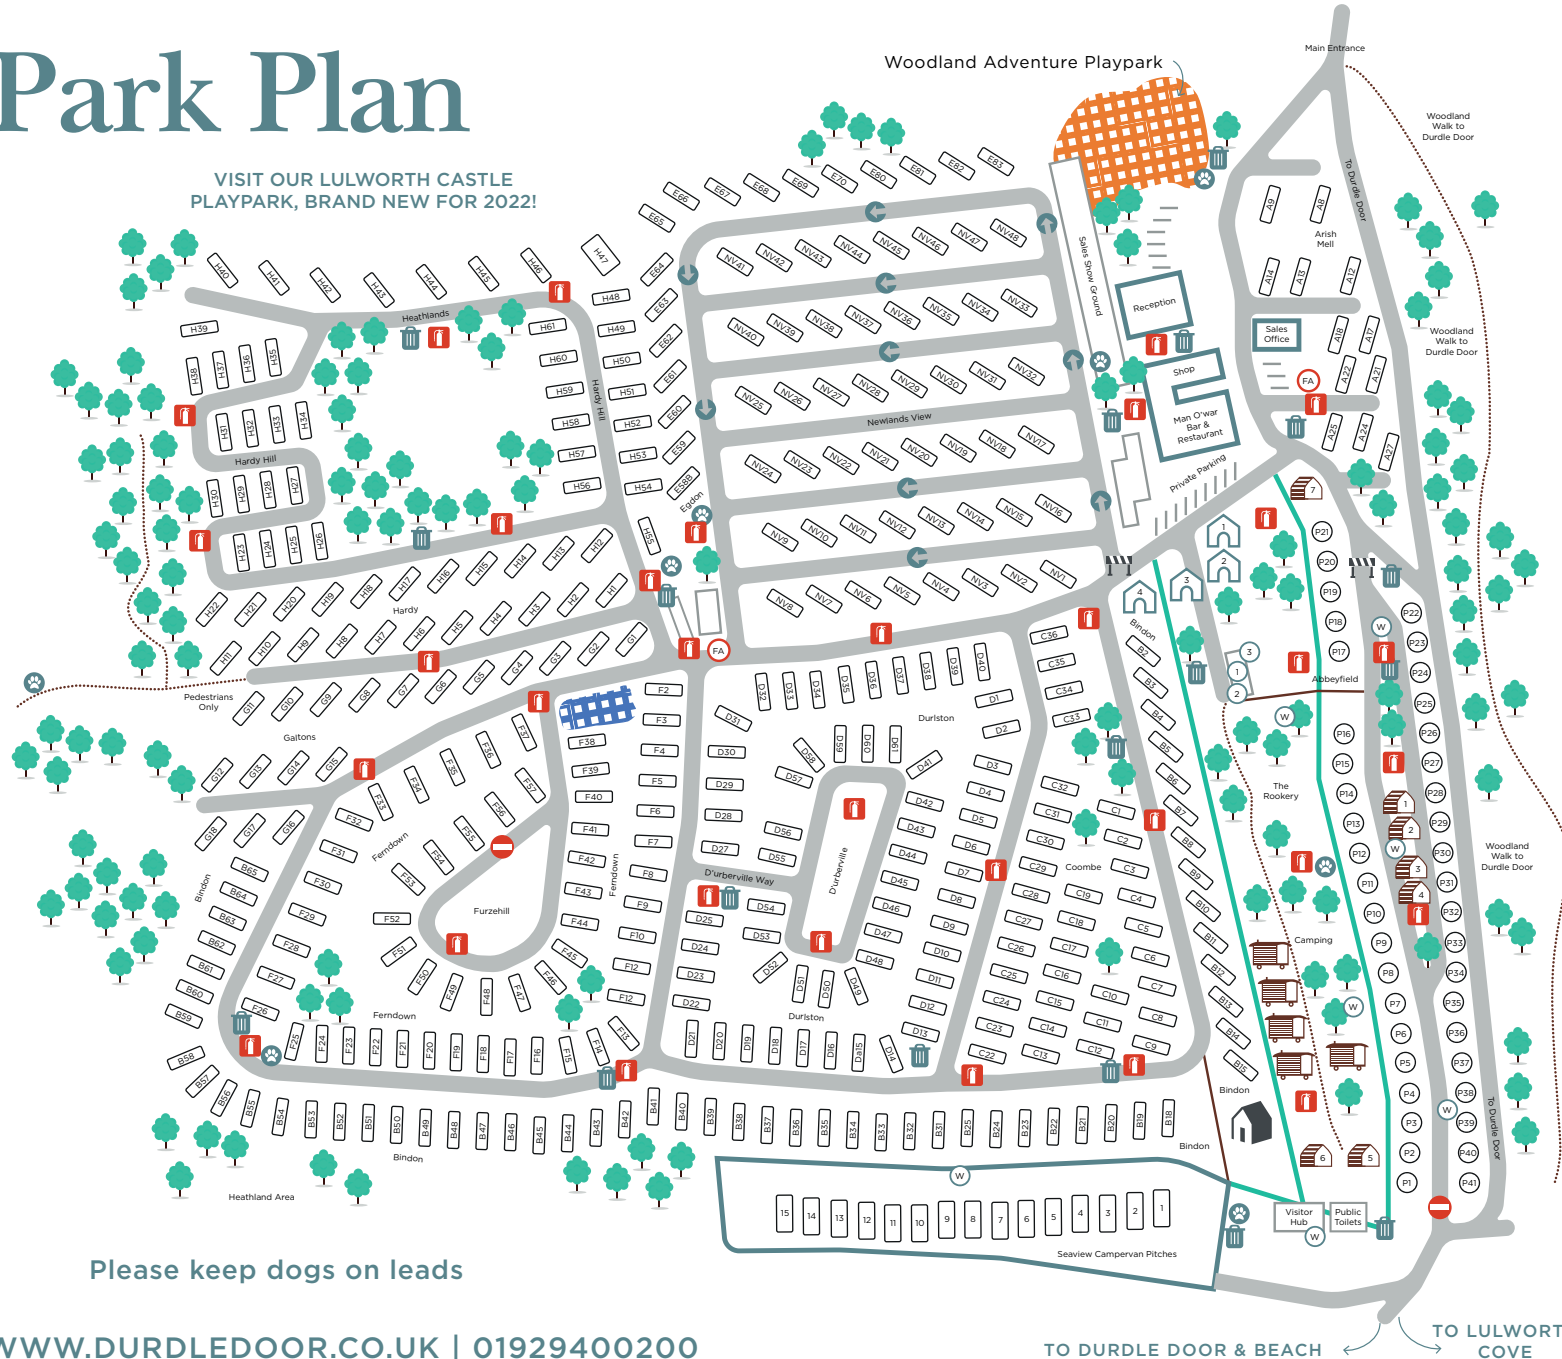

# Park Plan

VISIT OUR LULWORTH CASTLE PLAYPARK, BRAND NEW FOR 2022!

- Fire Equipment
- Fire Assembly Area
- No Entry
- One Way
- Skylight Cabins
- Horizon Heights Villa
- Camping Pods
- Shepherds Huts **NEW!**
- Woodland Adventure Playpark
- Lulworth Castle Playpark **NEW!**
- Water Point - Drinking Water
- Toilets & Showers
- Chemical Disposal
- Dish Washing
- Rubbish & Recycling Bins
- Dog Waste Bin

Ask us about our new  
**SHEPHERDS HUTS AND LULWORTH  
CASTLE PLAY PARK**

Please keep dogs on leads

[WWW.DURDLEDOOR.CO.UK](http://WWW.DURDLEDOOR.CO.UK) | 01929400200

TO DURDLE DOOR & BEACH      TO LULWORTH COVE